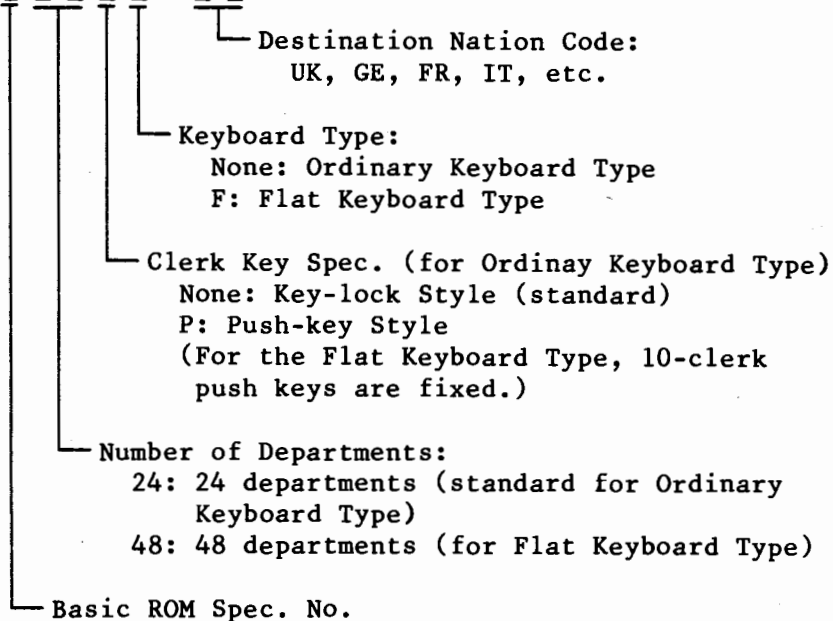

INTRODUCTION

This programming manual is provided for salespersons, field engineers, and other support personnel as supplementary manual for the TEC electronic cash register series MA-1070-200. Reading through the MA-1070-200 Owners Manual is recommended in order to thoroughly understand the description in this manual.

The MA-1070 has been developed to satisfy most functions available on the MA-1100 series, using the MA-1040 hardware.

MAIN DIFFERENCES BETWEEN MA-1100 AND MA-1070 SERIES

	MA-1100	MA-1070
Cabinet	MA-1100 Type	MA-1040 Type (with BIU pop-up feature)
Receipt/Journal Printer	DPR-730	DPR-370
Number of Keys on Keyboard	Max. 88 keys (Ordinary Keyboard Type only)	Max. 72 Keys (Ordinary Keyboard), or max. 88 keys (for Flat Keyboard Type)
PLU Keyboard (option)	Max. 130 keys fixed (PK-1)	Same as MA-1100 (PK-2)
Program Loader (option)	Available (PL-1)	Available (PL-2) (ECR SEL No. 0)
[SI/M] Key	Provided	Not provided
[SI/TL] Key	Provided	Not provided
[SET] Key	Provided	Not provided
Preset Point in Unit Price on BE-version Display Model	Provided	Not provided
½ penny Display on UK-version Model	Provided	Not provided

SPECIFICATIONS

MODEL: MA-1070-200 series

Way to assign the several versions of Model MA-1070-200 series:

MA - 1070 - 2 x x x x - x x

Standard Version: MA-1070-224-xx